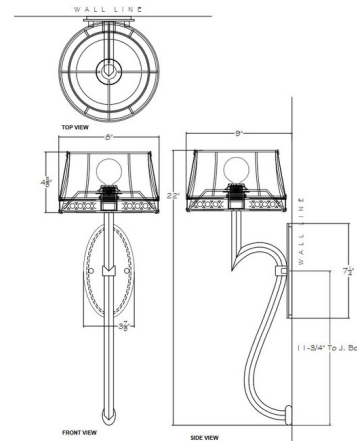

By Fine Art Handcrafted Lighting

Description

The Allegretto Wall Sconce brings a clean detailed look to your interior space. The cylinder shade is complemented by a unique frame, perfect for a variety of room styles. Available with a Silver Leaf frame and a shade in White Linen, White fabric, or Black fabric or a Gold Leaf frame and shade in White Linen, Champagne fabric, or Black fabric. Made in the USA. UL listed.

Shown in black / gold leaf

Specifications

COLOR	Black / Gold Leaf
BODY FINISH	N/A
WATTAGE	60W
DIMMER	Standard 120V
DIMENSIONS	8"W x 22"H x 9"D
BULB NOT INCLUDED	1 x G16.5/Candelabra (E12)/60W/120V Incandescent
OTHER BULB OPTIONS	1 x G16.5/Candelabra (E12)/120V LED
COUNTRY OF ORIGIN	United States