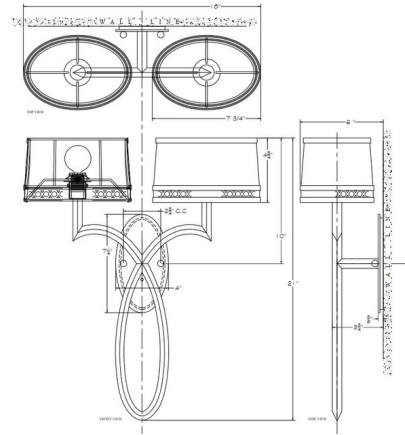

Lightology

lightology.com
866-954-4489
04-25-26

Project: _____

Company: _____

Location: _____ Fixture Type: _____

SPEC #: **FAL977591**

Approved On: _____ Approved By: _____

Allegretto Duo Wall Sconce By Fine Art Handcrafted Lighting

Shown in black / silver leaf

Specifications

COLOR	Black / Silver Leaf
BODY FINISH	N/A
WATTAGE	120W
DIMMER	Standard 120V
DIMENSIONS	18"W x 21"H x 6"D
BULB NOT INCLUDED	2 x G16.5/Candelabra (E12)/60W/120V Incandescent
OTHER BULB OPTIONS	2 x G16.5/Candelabra (E12)/120V LED
COUNTRY OF ORIGIN	United States