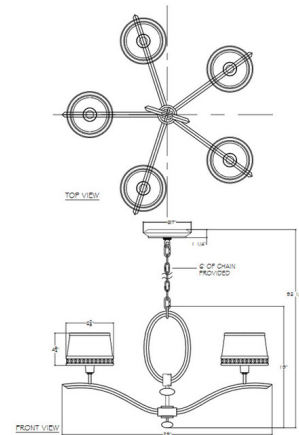

### Description

The Allegretto Chandelier brings a clean detailed look to your interior space. The simple shades are complemented by a curved frame, perfect for a variety of room styles. Available with a Silver Leaf frame and shades in White Linen, White fabric, or Black fabric or a Gold Leaf frame and shades in White Linen, Champagne fabric, or Black fabric. Canopy: 7 inch diameter. Suitable for vaulted ceilings. Made in the USA. UL listed.

### Specifications

COLOR . . . . . Champagne / Gold Leaf  
BODY FINISH . . . . . N/A  
WATTAGE . . . . . 300W  
DIMMER . . . . . Standard 120V  
DIMENSIONS . . . . . 29"W x 19"H  
BULB NOT INCLUDED . . . . . 5 x G16.5/Candelabra (E12)/60W/120V Incandescent  
OTHER BULB OPTIONS . . . . . 5 x G16.5/Candelabra (E12)/120V LED  
COUNTRY OF ORIGIN . . . . . United States

### Technical Information

PRODUCT DIMENSIONS . . . . . Adjustable Chain Length: 72"

Shown in champagne / gold leaf

CLICK TO VIEW PRODUCT

Notes: