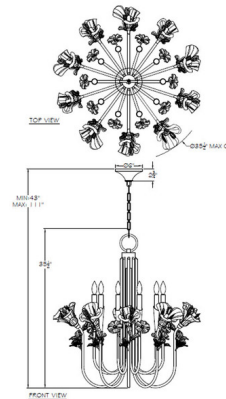

By Fine Art Handcrafted Lighting

Description

The Azu Tall Chandelier is inspired by the Spanish Madonna Lily, Azucena. This jeweled piece brings a flirtatious interplay of crystal floral adornments, creating a romantic atmosphere in your room.

Shown in white gesso / crystal

Specifications

COLOR Crystal
BODY FINISH White Gesso
WATTAGE 120W
DIMMER Standard 120V
DIMENSIONS 72"L x 35.5"W x 35.5"H
BULB NOT INCLUDED 20 x CA10/Candelabra (E12)/6W/120V LED

Technical Information

PRODUCT DIMENSIONS Min/Max Adjustable Length: 43" - 111"

CLICK TO VIEW PRODUCT

Notes: