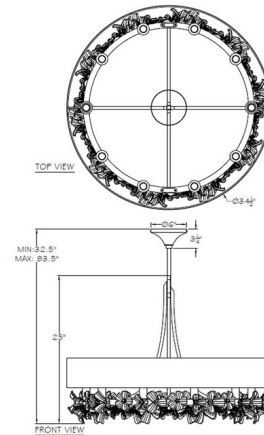

### Specifications

COLOR . . . . . Champagne  
 BODY FINISH . . . . . Gold Leaf  
 WATTAGE . . . . . 60W  
 DIMMER . . . . . Standard 120V  
 DIMENSIONS . . . . . 34.5"W x 24"H  
 BULB NOT INCLUDED . . . . . 10 x CA10/Candelabra (E12)/6W/120V LED

### Technical Information

PRODUCT DIMENSIONS . . . . . Adjustable Downrod Length: 72"

CLICK TO VIEW PRODUCT

Notes: