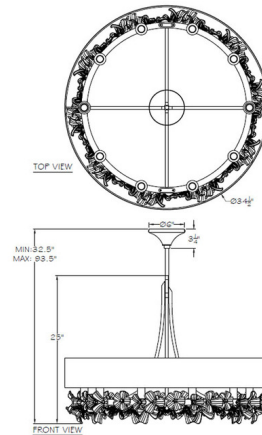

### Description

The Azu Chandelier is inspired by the Spanish Madonna Lily, Azucena. This jeweled piece brings a flirtatious interplay of crystal floral adornments creates a romantic atmosphere in your room. Bouquets are wrapped around the circular frame while a simple fabric shade diffuses the light beautifully. Canopy: 6 inch diameter. Note: No Black shade with White Gesso finish.

### Specifications

COLOR . . . . . Champagne  
BODY FINISH . . . . . Gold Leaf  
WATTAGE . . . . . 60W  
DIMMER . . . . . Standard 120V  
DIMENSIONS . . . . . 34.5"W x 24"H  
BULB NOT INCLUDED . . . . . 10 x CA10/Candelabra (E12)/6W/120V LED

### Technical Information

PRODUCT DIMENSIONS . . . . . Adjustable Downrod Length: 72"

CLICK TO VIEW PRODUCT

Notes: