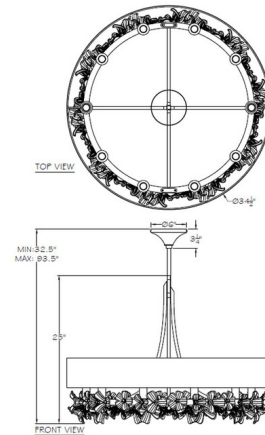

### Description

The Azu Low Chandelier is inspired by the Spanish Madonna Lily, Azucena. This jeweled piece brings a flirtatious interplay of crystal floral adornments creates a romantic atmosphere in your room. Canopy: 6 inch diameter.

### Specifications

COLOR . . . . . Crystal  
 BODY FINISH . . . . . Gold Leaf  
 WATTAGE . . . . . 60W  
 DIMMER . . . . . Standard 120V  
 DIMENSIONS . . . . . 34.5"W x 24"H  
 BULB NOT INCLUDED . . . . . 10 x CA10/Candelabra (E12)/6W/120V LED

### Technical Information

PRODUCT DIMENSIONS . . . . . Min / Max Overall Height: 32.5" / 93.5"

CLICK TO VIEW PRODUCT

Notes: