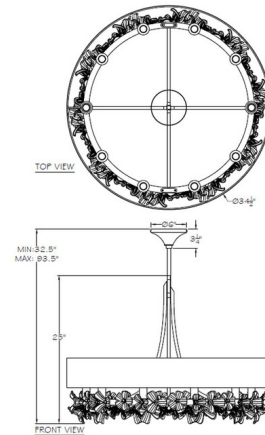

By Fine Art Handcrafted Lighting

Description

The Azu Low Chandelier is inspired by the Spanish Madonna Lily, Azucena. This jeweled piece brings a flirtatious interplay of crystal floral adornments creates a romantic atmosphere in your room. Canopy: 6 inch diameter.

Shown in gold leaf / crystal

Specifications

COLOR Crystal
 BODY FINISH Gold Leaf
 WATTAGE 60W
 DIMMER Standard 120V
 DIMENSIONS 34.5"W x 24"H
 BULB NOT INCLUDED 10 x CA10/Candelabra (E12)/6W/120V LED

Technical Information

PRODUCT DIMENSIONS Min / Max Overall Height: 32.5" / 93.5"

CLICK TO VIEW PRODUCT

Notes: