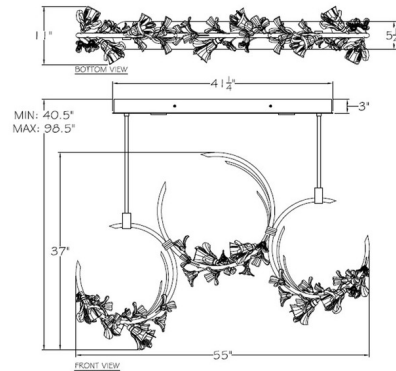

By Fine Art Handcrafted Lighting

Description

The Azu Linear Chandelier is inspired by the Spanish Madonna Lily, Azucena. This jeweled piece brings a flirtatious interplay of crystal floral adornments creates a romantic atmosphere in your room. Swag Bouquets hang beautifully from the canopy. Canopy: 41.25 inch x 5.25 inch rectangle.

Shown in white gesso / crystal

Specifications

COLOR Crystal
BODY FINISH White Gesso
WATTAGE 12W
DIMMER Low Voltage Electronic
DIMENSIONS 55"L x 11"W x 37"H
BULB NOT INCLUDED 2 x MR16/GU10/6W/120V LED

Technical Information

PRODUCT DIMENSIONS Two Adjustable Downrods: 72"

CLICK TO VIEW PRODUCT

Notes: