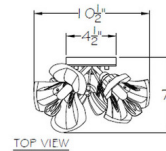

### Specifications

COLOR	Crystal
BODY FINISH	Gold Leaf
WATTAGE	12W
DIMMER	Standard 120V
DIMENSIONS	10.5"W x 19.5"H x 7"D
BULB NOT INCLUDED	2 x CA10/Candelabra (E12)/6W/120V LED

CLICK TO VIEW PRODUCT

Notes: