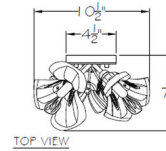

Shown in gold leaf / crystal

Specifications

COLOR	Crystal
BODY FINISH	Gold Leaf
WATTAGE	12W
DIMMER	Standard 120V
DIMENSIONS	10.5"W x 19.5"H x 7"D
BULB NOT INCLUDED	2 x CA10/Candelabra (E12)/6W/120V LED

CLICK TO VIEW PRODUCT