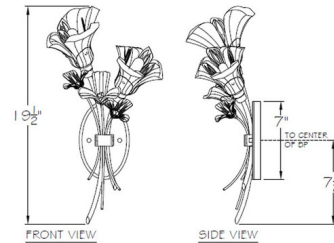

### Specifications

COLOR	Crystal
BODY FINISH	Gold Leaf
WATTAGE	12W
DIMMER	Standard 120V
DIMENSIONS	10.5"W x 19.5"H x 7"D
BULB NOT INCLUDED	2 x CA10/Candelabra (E12)/6W/120V LED

CLICK TO VIEW PRODUCT

Notes: