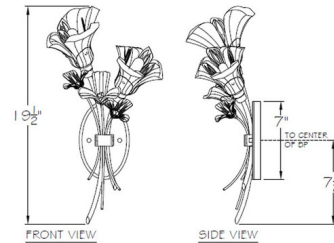

Lightology

lightology.com
866-954-4489
05-17-26

Project: _____

Company: _____

Location: _____ Fixture Type: _____

SPEC #: **FAL977660**

Approved On: _____ Approved By: _____

Azu Bouquet Wall Sconce

By Fine Art Handcrafted Lighting

Description

The Azu Bouquet Wall Sconce is inspired by the Spanish Madonna Lily, Azucena. This jeweled piece brings a flirtatious interplay of crystal with floral adornments to create a romantic atmosphere in your room. Available in Left or Right orientations. UL listed.

Specifications

COLOR	Crystal
BODY FINISH	Gold Leaf
WATTAGE	12W
DIMMER	Standard 120V
DIMENSIONS	10.5"W x 19.5"H x 7"D
BULB NOT INCLUDED	2 x CA10/Candelabra (E12)/6W/120V LED

CLICK TO VIEW PRODUCT

Notes: