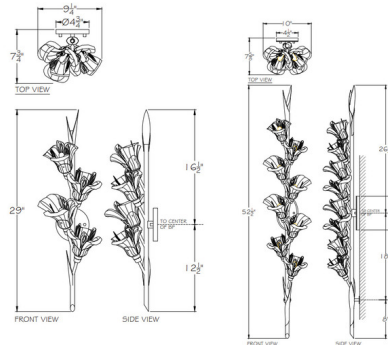

By Fine Art Handcrafted Lighting

Description

The Azu Stem Wall Sconce is inspired by the Spanish Madonna Lily, Azucena. This jeweled piece brings a flirtatious interplay of crystal floral adornments, creating a romantic atmosphere in your room.

Shown in silver leaf / crystal

Specifications

COLOR Crystal
 BODY FINISH Silver Leaf
 WATTAGE 24W
 DIMMER Standard 120V
 DIMENSIONS 9.25"W x 29"H x 7.8"D
 BULB NOT INCLUDED 4 x CA10/Candelabra (E12)/6W/120V LED