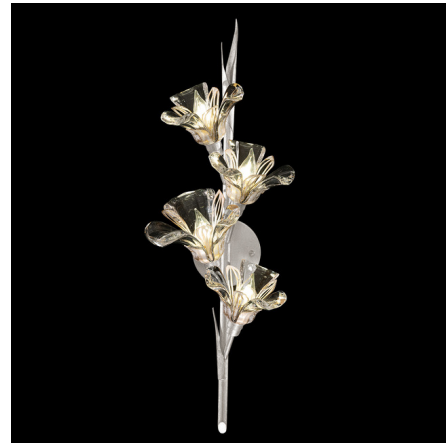

Lightology

lightology.com
866-954-4489
05-22-26

Project: _____

Company: _____

Location: _____ Fixture Type: _____

SPEC #: **FAL977662**

Approved On: _____ Approved By: _____

Azu Stem Wall Sconce

By Fine Art Handcrafted Lighting

Description

The Azu Stem Wall Sconce is inspired by the Spanish Madonna Lily, Azucena. This jeweled piece brings a flirtatious interplay of crystal floral adornments, creating a romantic atmosphere in your room.

Shown in silver leaf / crystal

Specifications

COLOR Crystal
 BODY FINISH Silver Leaf
 WATTAGE 24W
 DIMMER Standard 120V
 DIMENSIONS 9.25"W x 29"H x 7.8"D
 BULB NOT INCLUDED 4 x CA10/Candelabra (E12)/6W/120V LED