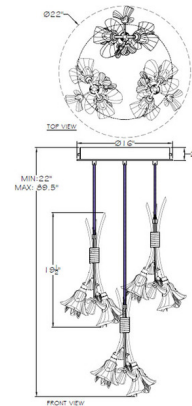

Description

The Azu Multi Light Pendant is inspired by the Spanish Madonna Lily, Azucena. This jeweled piece brings a flirtatious interplay of crystal floral adornments creates a romantic atmosphere in your room. Swag Bouquets hang beautifully from the canopy. Canopy: 16 inch diameter.

Shown in silver leaf / crystal

Specifications

COLOR Crystal
BODY FINISH Silver Leaf
WATTAGE 36W
DIMMER Standard 120V
DIMENSIONS 72"L x 22"W x 19.5"H
BULB NOT INCLUDED 6 x CA10/Candelabra (E12)/6W/120V LED

Technical Information

PRODUCT DIMENSIONS Three Adjustable Cable Lengths: 72"

CLICK TO VIEW PRODUCT

Notes: