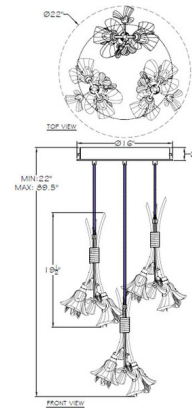

Description

The Azu Multi Light Pendant is inspired by the Spanish Madonna Lily, Azucena. This jeweled piece brings a flirtatious interplay of crystal floral adornments creates a romantic atmosphere in your room. Swag Bouquets hang beautifully from the canopy. Canopy: 16 inch diameter.

Shown in silver leaf / crystal

Specifications

COLOR Crystal
BODY FINISH Silver Leaf
WATTAGE 36W
DIMMER Standard 120V
DIMENSIONS 72"L x 22"W x 19.5"H
BULB NOT INCLUDED 6 x CA10/Candelabra (E12)/6W/120V LED

Technical Information

PRODUCT DIMENSIONS Three Adjustable Cable Lengths: 72"

CLICK TO VIEW PRODUCT

Notes: