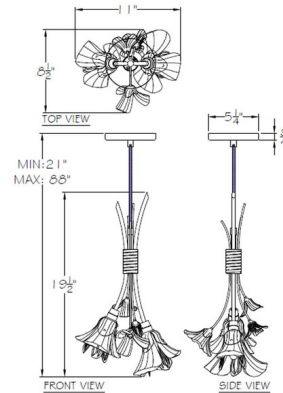

Canopy: 5.25 inch diameter.

Shown in white gesso / crystal

Specifications

COLOR Crystal
 BODY FINISH White Gesso
 WATTAGE 12W
 DIMMER Standard 120V
 DIMENSIONS 11"W x 19.5"H
 BULB NOT INCLUDED 2 x CA10/Candelabra (E12)/6W/120V LED

Technical Information

PRODUCT DIMENSIONS Min / Max Overall Height: 21" / 88" Cable

CLICK TO VIEW PRODUCT

Notes: