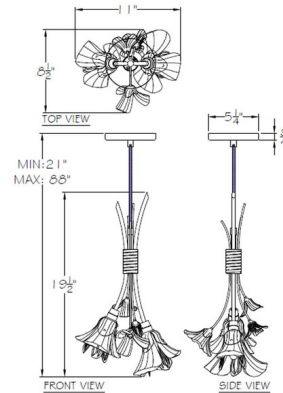

Shown in white gesso / crystal

Specifications

COLOR . . . . . Crystal
BODY FINISH . . . . . White Gesso
WATTAGE 12W
DIMMER . . . . . Standard 120V
DIMENSIONS . . . . . 11"W x 19.5"H
BULB NOT INCLUDED . . . . . 2 x CA10/Candelabra (E12)/6W/120V LED

Technical Information

PRODUCT DIMENSIONS . . . . . Min / Max Overall Height: 21" / 88" Cable

CLICK TO VIEW PRODUCT

Notes: