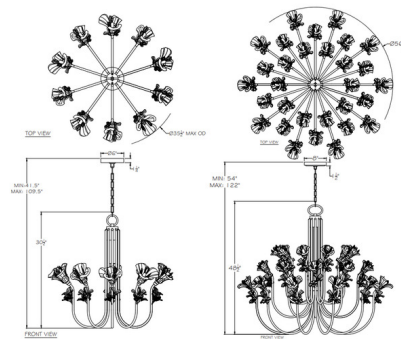

Shown in gold leaf / crystal

Specifications

COLOR Crystal
 BODY FINISH Gold Leaf
 WATTAGE 60W
 DIMMER Standard 120V
 DIMENSIONS 35.5"W x 30.5"H
 BULB NOT INCLUDED 10 x CA10/Candelabra (E12)/6W/120V LED

Technical Information

PRODUCT DIMENSIONS Min/Max Adjustable Length: 41.5" - 109.5"

CLICK TO VIEW PRODUCT

Notes: