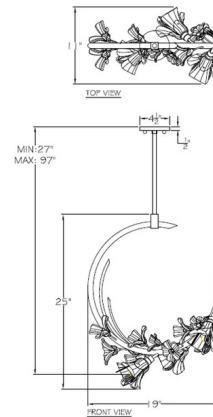

By Fine Art Handcrafted Lighting

Description

The Azu Pendant is inspired by the Spanish Madonna Lily, Azucena. This jeweled piece brings a flirtatious interplay of crystal floral adornments, creating a romantic atmosphere in your room. Available in Left or Right orientations. Canopy: 4.5 inch diameter.

Shown in gold leaf / crystal

Specifications

COLOR Crystal
BODY FINISH Gold Leaf
WATTAGE 18W
DIMMER Standard 120V
DIMENSIONS 19"W x 23.5"H
BULB NOT INCLUDED 3 x CA10/Candelabra (E12)/6W/120V LED

Technical Information

PRODUCT DIMENSIONS Adjustable Downrod Length: 72"

CLICK TO VIEW PRODUCT

Notes: