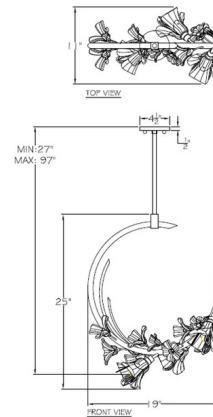

By Fine Art Handcrafted Lighting

Description

The Azu Pendant is inspired by the Spanish Madonna Lily, Azucena. This jeweled piece brings a flirtatious interplay of crystal floral adornments, creating a romantic atmosphere in your room. Available in Left or Right orientations. Canopy: 4.5 inch diameter.

Shown in gold leaf / crystal

Specifications

| | |
|-------------------|---------------------------------------|
| COLOR | Crystal |
| BODY FINISH | Gold Leaf |
| WATTAGE | 18W |
| DIMMER | Standard 120V |
| DIMENSIONS | 19"W x 23.5"H |
| BULB NOT INCLUDED | 3 x CA10/Candelabra (E12)/6W/120V LED |

Technical Information

PRODUCT DIMENSIONS Adjustable Downrod Length: 72"

CLICK TO VIEW PRODUCT

Notes: