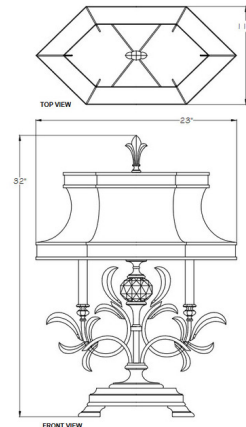

Lightology

lightology.com
866-954-4489
07-14-25

Project: _____

Company: _____

Location: _____ Fixture Type: _____

SPEC #: **FAL977726**

Approved On: _____ Approved By: _____

Beveled Arcs Wide Table Lamp By Fine Art Handcrafted Lighting

Description

The Beveled Arcs Wide Table Lamp brings a warm traditional look to your interior space. Beveled Crystals are complemented by a frame in Gold, Silver, Gold Leaf, or Silver Leaf and topped with a silk Shantung shade. On/Off switch is located on the lamp socket. Made in the USA. UL listed.

Shown in gold leaf / off white

Specifications

COLOR Off White
BODY FINISH Gold Leaf
WATTAGE 8W
DIMMER Not Included
DIMENSIONS 23"W x 32"H
BULB NOT INCLUDED 1 x A19/Medium (E26)/8W/120V LED
OTHER BULB OPTIONS 1 x A19/Medium (E26)/60W/120V Incandescent