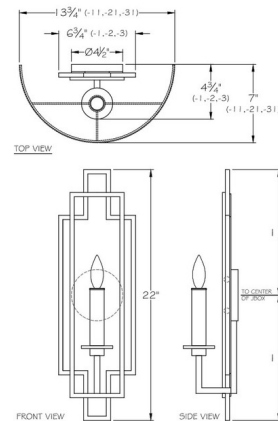

### Specifications

COLOR	N/A
BODY FINISH	Gold Leaf
WATTAGE	60W
DIMMER	Standard 120V
DIMENSIONS	6.75"W x 22"H x 4.75"D
BULB NOT INCLUDED	1 x T6/Candelabra (E12)/60W/120V Incandescent
OTHER BULB OPTIONS	1 x Edison Tube/Candelabra (E12)/120V LED