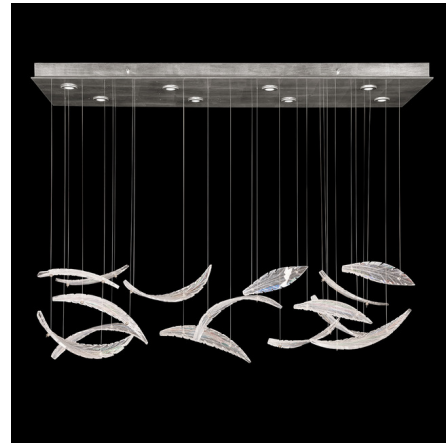

## Elevate Rectangle Plume Pendant By Fine Art Handcrafted Lighting

### Description

The Elevate Rectangle Plume Pendant raises your room to new heights with its shimmering fathers that reflect light and shadows across your space. Each Plume is hand blown and sculpted with a translucent mixture to create Crystal White or Crystal Dichroic. Not suitable for vaulted ceilings.

### Specifications

COLOR . . . . . Crystal Dichroic  
BODY FINISH . . . . . Silver Leaf  
WATTAGE . . . . . 24W  
DIMMER . . . . . Low Voltage Electronic  
DIMENSIONS . . . . . 54"L x 17"W x 36"H  
INTEGRATED LED MODULE . . . . . 8 x LED/3W/120V LED  
COUNTRY OF ORIGIN . . . . . United States