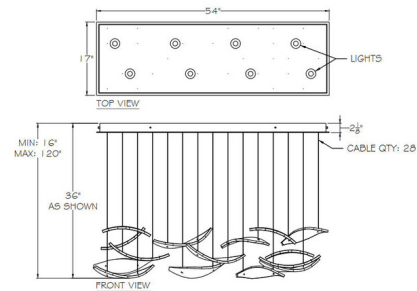

### Specifications

COLOR . . . . . Crystal Dichroic  
BODY FINISH . . . . . Silver Leaf  
WATTAGE . . . . . 24W  
DIMMER . . . . . Low Voltage Electronic  
DIMENSIONS . . . . . 54"L x 17"W x 36"H  
INTEGRATED LED MODULE . . . . . 8 x LED/3W/120V LED  
COUNTRY OF ORIGIN . . . . . United States

### Technical Information

PRODUCT DIMENSIONS . . . . . Adjustable Max Length: 120"  
LUMENS/WATT . . . . . 1,133.33  
LUMINOUS FLUX . . . . . 3400 lumens

CLICK TO VIEW PRODUCT

Notes: