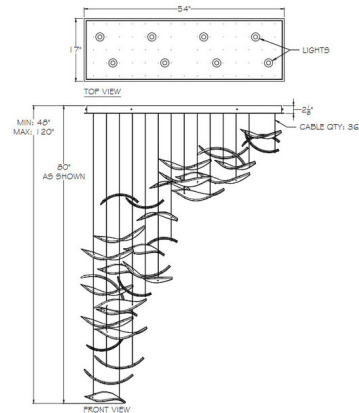

### Specifications

COLOR . . . . . Crystal White  
BODY FINISH . . . . . Silver Leaf  
WATTAGE . . . . . 24W  
DIMMER . . . . . Low Voltage Electronic  
DIMENSIONS . . . . . 54"L x 17"W x 80"H  
INTEGRATED LED MODULE . . . . . 8 x LED/3W/120V LED  
COUNTRY OF ORIGIN . . . . . United States

### Technical Information

PRODUCT DIMENSIONS . . . . . Adjustable Max Length: 120"  
LUMENS/WATT . . . . . 1,133.33  
LUMINOUS FLUX . . . . . 3400 lumens

Shown in silver leaf / crystal white

CLICK TO VIEW PRODUCT