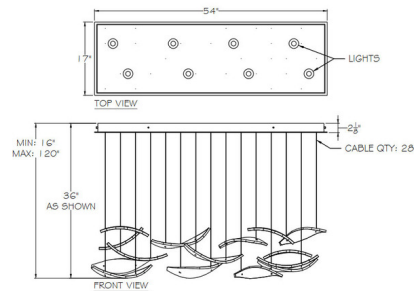

Description

The Elevate Rectangle Spire Pendant raises your room to new heights with its shimmering spires that reflect light and shadows across your space. Each spire is contour carved, polished, and cased with a mixture of specialized crystalized silica to create a unique textural metallic surface. Canopy: 54 inch x 17 inch rectangle. Not suitable for vaulted ceilings.

Specifications

COLOR Ebony Stardust
 BODY FINISH Silver Leaf
 WATTAGE 24W
 DIMMER Low Voltage Electronic
 DIMENSIONS 62"L x 17"W x 36"H
 INTEGRATED LED MODULE 8 x LED/3W/120V LED
 COUNTRY OF ORIGIN United States

Technical Information

PRODUCT DIMENSIONS Adjustable Max Height: 120"
 LUMENS/WATT 1,133.33
 LUMINOUS FLUX 3400 lumens

Shown in silver leaf / ebony stardust

Spire

CLICK TO VIEW PRODUCT

Notes: