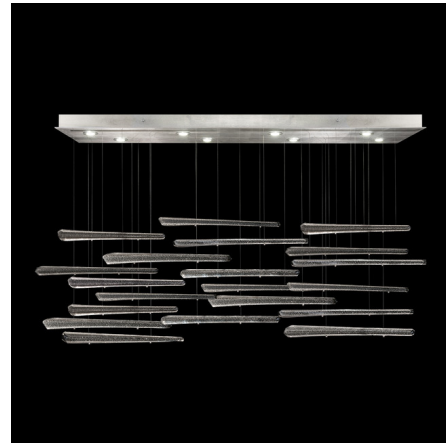

Lightology

lightology.com
866-954-4489
04-25-26

Project: _____
 Company: _____
 Location: _____ Fixture Type: _____
 SPEC #: **FAL977827**
 Approved On: _____ Approved By: _____

Elevate Rectangle Spire Pendant By Fine Art Handcrafted Lighting

Description

The Elevate Rectangle Spire Pendant raises your room to new heights with its shimmering spires that reflect light and shadows across your space. Each spire is contour carved, polished, and cased with a mixture of specialized crystalized silica to create a unique textural metallic surface. Canopy: 54 inch x 17 inch rectangle. Not suitable for vaulted ceilings.

Specifications

COLOR Ebony Stardust
 BODY FINISH Silver Leaf
 WATTAGE 24W
 DIMMER Low Voltage Electronic
 DIMENSIONS 62"L x 17"W x 36"H
 INTEGRATED LED MODULE 8 x LED/3W/120V LED
 COUNTRY OF ORIGIN United States

Technical Information

PRODUCT DIMENSIONS Adjustable Max Height: 120"
 LUMENS/WATT 1,133.33
 LUMINOUS FLUX 3400 lumens

Shown in silver leaf / ebony stardust

Spire

CLICK TO VIEW PRODUCT

Notes: