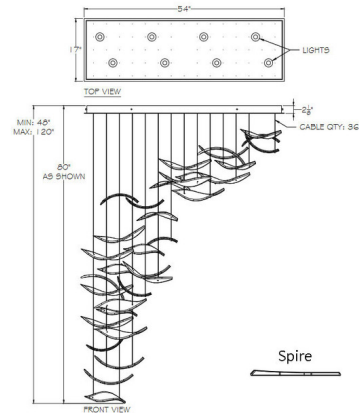

### Description

The Elevate Rectangle Spire Waterfall Pendant raises your room to new heights with its shimmering spires that reflect light and shadows across your space. Each spire is contour carved, polished, and cased with a mixture of specialized crystalized silica to create a unique textural metallic surface. Canopy: 54 inch x 17 inch rectangle. Not suitable for vaulted ceilings.

### Specifications

COLOR . . . . . Meteorite Stardust  
 BODY FINISH . . . . . Gold Leaf  
 WATTAGE . . . . . 52W  
 DIMMER . . . . . Low Voltage Electronic  
 DIMENSIONS . . . . . 54"L x 17"W x 80"H x 17"D  
 BULB INCLUDED . . . . . 8 x MR16/GU10/6.5W/120V LED  
 COUNTRY OF ORIGIN . . . . . United States

### Technical Information

PRODUCT DIMENSIONS . . . . . Max Adjustable Height: 120"  
 LAMP COLOR . . . . . 2700K  
 LUMENS/WATT . . . . . 523.08  
 LUMINOUS FLUX . . . . . 3400 lumens

Shown in gold leaf / meteorite stardust