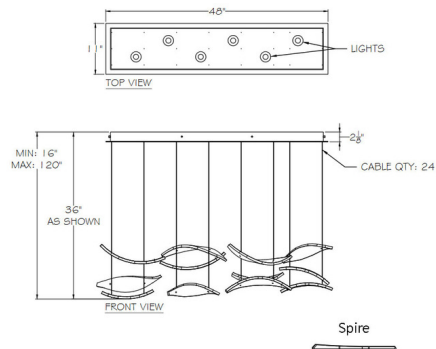

Description

The Elevate Spire Linear Pendant raises your room to new heights with its shimmering spires that reflect light and shadows across your space. Each spire is contour carved, polished, and cased with a mixture of specialized crystalized silica to create a unique textural metallic surface. Not suitable for vaulted ceilings. Canopy: 48 inch x 11 inch rectangle.

Specifications

COLOR	Meteorite Stardust
BODY FINISH	Gold Leaf
WATTAGE	18W
DIMMER	Low Voltage Electronic
DIMENSIONS	59"L x 11"W x 36"H
INTEGRATED LED MODULE	6 x LED/3W/120V LED
COUNTRY OF ORIGIN	United States

Technical Information

PRODUCT DIMENSIONS	Adjustable Max Height: 120"
LUMENS/WATT	850.00
LUMINOUS FLUX	2550 lumens

Shown in gold leaf / meteorite stardust

CLICK TO VIEW PRODUCT

Notes: