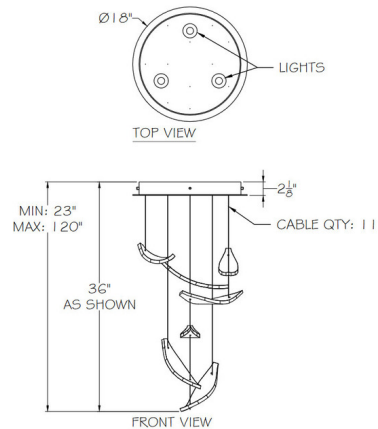

Specifications

COLOR Crystal White
 BODY FINISH Gold Leaf
 WATTAGE 9W
 DIMMER Low Voltage Electronic
 DIMENSIONS 18"W x 36"H
 INTEGRATED LED MODULE 3 x LED/3W/120V LED
 COUNTRY OF ORIGIN United States

Technical Information

PRODUCT DIMENSIONS Adjustable Max Height: 120"
 LUMENS/WATT 450.00
 LUMINOUS FLUX 1350 lumens

Shown in gold leaf / crystal white

CLICK TO VIEW PRODUCT

Notes: