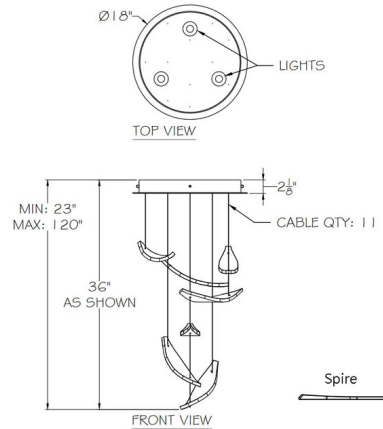

Description

The Elevate Spire Small Pendant raises your room to new heights with its shimmering spires that reflect light and shadows across your space. Each spire is contour carved, polished, and cased with a mixture of specialized crystalized silica to create a unique textural metallic surface. Not suitable for vaulted ceilings.

Specifications

COLOR	Meteorite Stardust
BODY FINISH	Gold Leaf
WATTAGE	9W
DIMMER	Low Voltage Electronic
DIMENSIONS	18"W x 36"H
INTEGRATED LED MODULE	3 x LED/3W/120V LED
COUNTRY OF ORIGIN	United States

Technical Information

PRODUCT DIMENSIONS	Adjustable Max Height: 120"
LUMENS/WATT	450.00
LUMINOUS FLUX	1350 lumens

Shown in gold leaf / meteorite stardust

CLICK TO VIEW PRODUCT

Notes: