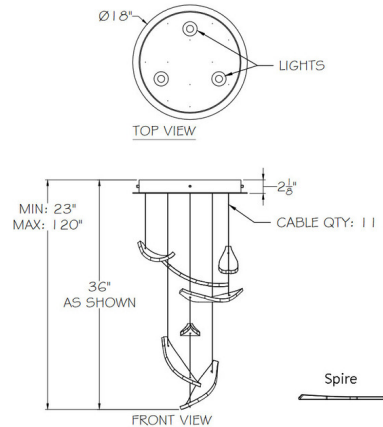

Description

The Elevate Spire Small Pendant raises your room to new heights with its shimmering spires that reflect light and shadows across your space. Each spire is contour carved, polished, and cased with a mixture of specialized crystalized silica to create a unique textural metallic surface. Not suitable for vaulted ceilings.

Specifications

COLOR	Meteorite Stardust
BODY FINISH	Gold Leaf
WATTAGE	9W
DIMMER	Low Voltage Electronic
DIMENSIONS	18"W x 36"H
INTEGRATED LED MODULE	3 x LED/3W/120V LED
COUNTRY OF ORIGIN	United States

Technical Information

PRODUCT DIMENSIONS	Adjustable Max Height: 120"
LUMENS/WATT	450.00
LUMINOUS FLUX	1350 lumens

Shown in gold leaf / meteorite stardust

CLICK TO VIEW PRODUCT

Notes: