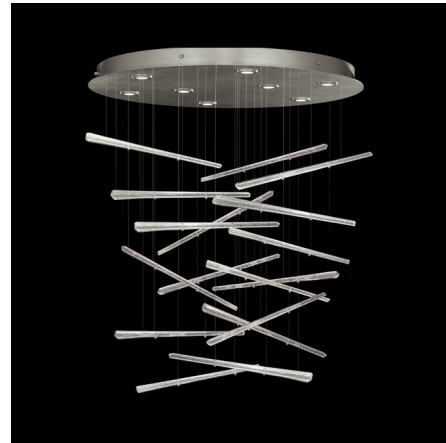

Lightology

lightology.com
866-954-4489
07-02-26

Project: _____

Company: _____

Location: _____ Fixture Type: _____

SPEC #: **FAL977865**

Approved On: _____ Approved By: _____

Elevate Spire Round Pendant By Fine Art Handcrafted Lighting

Description

The Elevate Spire Round Pendant raises your room to new heights with its shimmering spires that reflect light and shadows across your space. Each spire is contour carved, polished, and cased with a mixture of specialized crystalized silica to create a unique textural metallic surface. Not suitable for vaulted ceilings.

Specifications

COLOR Crystal Stardust
BODY FINISH Silver Leaf
WATTAGE 24W
DIMMER Low Voltage Electronic
DIMENSIONS 32"W x 45"H
INTEGRATED LED MODULE 8 x LED/3W/120V LED
COUNTRY OF ORIGIN United States

Technical Information

PRODUCT DIMENSIONS Adjustable Max Height: 120"
LUMENS/WATT 1,200.00
LUMINOUS FLUX 3600 lumens

Shown in silver leaf / crystal stardust

Spire

CLICK TO VIEW PRODUCT

Notes: