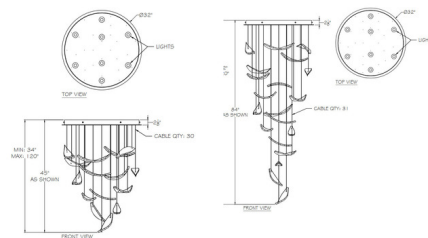

Description

The Elevate Spire Round Pendant raises your room to new heights with its shimmering spires that reflect light and shadows across your space. Each spire is contour carved, polished, and cased with a mixture of specialized crystalized silica to create a unique textural metallic surface. Not suitable for vaulted ceilings.

Specifications

COLOR Crystal Stardust
BODY FINISH Silver Leaf
WATTAGE 24W
DIMMER Low Voltage Electronic
DIMENSIONS 32"W x 45"H
INTEGRATED LED MODULE 8 x LED/3W/120V LED
COUNTRY OF ORIGIN United States

Technical Information

PRODUCT DIMENSIONS Adjustable Max Height: 120"
LUMENS/WATT 1,200.00
LUMINOUS FLUX 3600 lumens

Shown in silver leaf / crystal stardust

Spire

CLICK TO VIEW PRODUCT

Notes: