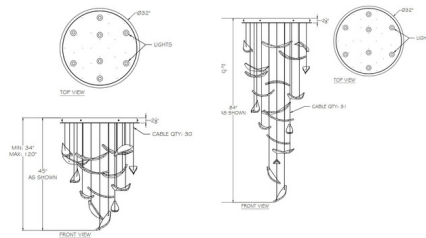

Spire

Specifications

COLOR . . . . . Crystal Stardust
BODY FINISH . . . . . Silver Leaf
WATTAGE 24W
DIMMER . . . . . Low Voltage Electronic
DIMENSIONS . . . . . 32"W x 45"H
INTEGRATED LED MODULE . . . . . 8 x LED/3W/120V LED
COUNTRY OF ORIGIN . . . . . United States

Technical Information

PRODUCT DIMENSIONS . . . . . Adjustable Max Height: 120"
LUMENS/WATT 1,200.00
LUMINOUS FLUX . . . . . 3600 lumens

CLICK TO VIEW PRODUCT

Notes: