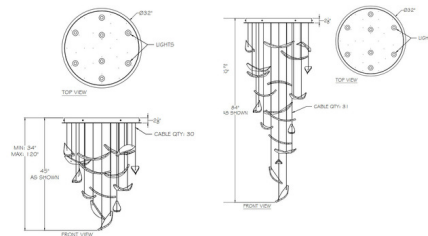

Lightology

lightology.com
866-954-4489
07-02-26

Project: _____

Company: _____

Location: _____ Fixture Type: _____

SPEC #: **FAL977873**

Approved On: _____ Approved By: _____

Elevate Plume Round Pendant By Fine Art Handcrafted Lighting

Description

The Elevate Plume Round Pendant raises your room to new heights with its shimmering feathers that reflect light and shadows across your space. Each Plume is hand blown and sculpted with a translucent mixture to create Crystal White or Crystal Dichroic. Not suitable for vaulted ceilings.

Shown in gold leaf / crystal white

Specifications

COLOR Crystal White
 BODY FINISH Gold Leaf
 WATTAGE 24W
 DIMMER Low Voltage Electronic
 DIMENSIONS 32"W x 45"H
 INTEGRATED LED MODULE 8 x LED/3W/120V LED
 COUNTRY OF ORIGIN United States

Technical Information

PRODUCT DIMENSIONS Adjustable Max Height: 120"
 LUMENS/WATT 1,200.00
 LUMINOUS FLUX 3600 lumens

CLICK TO VIEW PRODUCT

Notes: