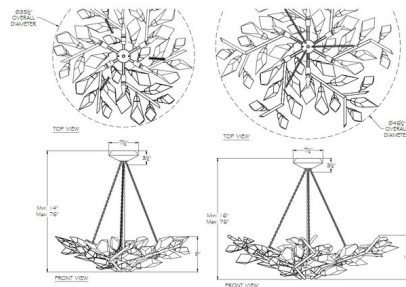

By Fine Art Handcrafted Lighting

Description

The Foret Bowl Chandelier draws inspiration from nature and its majestic forest. The band of this piece is adorned with hand cut faceted crystal leaves. Not suitable for vaulted ceilings. Canopy: 7.5 inch diameter.

Shown in silver leaf / crystal

Specifications

COLOR Crystal
BODY FINISH Silver Leaf
WATTAGE 30W
DIMMER Standard 120V
DIMENSIONS 35.5"W x 9"H
BULB NOT INCLUDED 6 x B10/Candelabra (E12)/5W/120V LED
COUNTRY OF ORIGIN United States

Technical Information

PRODUCT DIMENSIONS Adjustable Min/Max Height: 14" - 76"

CLICK TO VIEW PRODUCT

Notes: