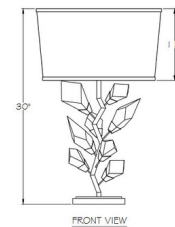

### Specifications

COLOR . . . . . White / Silver Leaf  
BODY FINISH . . . . . Silver Leaf  
WATTAGE . . . . . 15W  
DIMMER . . . . . Not Included  
DIMENSIONS . . . . . 19.25"W x 30"H  
BULB NOT INCLUDED . . . . . 1 x A19/Medium (E26)/15W/120V LED  
COUNTRY OF ORIGIN . . . . . United States

### Technical Information

PRODUCT DIMENSIONS . . . . . Cord: 60"

CLICK TO VIEW PRODUCT

Notes: