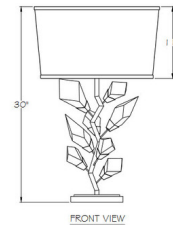

### Specifications

COLOR	White / Silver Leaf
BODY FINISH	Silver Leaf
WATTAGE	15W
DIMMER	Not Included
DIMENSIONS	19.25"W x 30"H
BULB NOT INCLUDED	1 x A19/Medium (E26)/15W/120V LED
COUNTRY OF ORIGIN	United States

### Technical Information

PRODUCT DIMENSIONS	Cord: 60"
--------------------	-----------

CLICK TO VIEW PRODUCT

Notes: