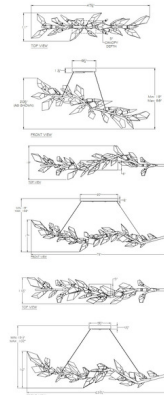

Lightology

lightology.com
866-954-4489
10-10-25

Project: _____
 Company: _____
 Location: _____ Fixture Type: _____
 SPEC #: **FAL977887**
 Approved On: _____ Approved By: _____

Foret Linear Pendant By Fine Art Handcrafted Lighting

Description

The Foret Linear Pendant draws inspiration from nature and its majestic forest. The long branch of this piece is adorned with hand cut faceted crystal leaves. Not suitable for vaulted ceilings. Canopy sizes are listed on the line drawing.

Shown in gold leaf / crystal

Specifications

COLOR	Crystal
BODY FINISH	Gold Leaf
WATTAGE	30W
DIMMER	Standard 120V
DIMENSIONS	47.5"L x 11"W x 20.5"H
BULB NOT INCLUDED	6 x B10/Candelabra (E12)/5W/120V LED
COUNTRY OF ORIGIN	United States

Technical Information

PRODUCT DIMENSIONS Adjustable Min/Max Height: 19" - 98"

CLICK TO VIEW PRODUCT

Notes: