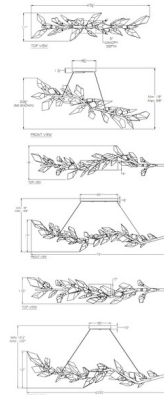

## Foret Linear Pendant By Fine Art Handcrafted Lighting

### Description

The Foret Linear Pendant draws inspiration from nature and its majestic forest. The long branch of this piece is adorned with hand cut faceted crystal leaves. Not suitable for vaulted ceilings. Canopy sizes are listed on the line drawing.

### Specifications

COLOR . . . . . Crystal  
BODY FINISH . . . . . Gold Leaf  
WATTAGE . . . . . 30W  
DIMMER . . . . . Standard 120V  
DIMENSIONS . . . . . 47.5"L x 11"W x 20.5"H  
BULB NOT INCLUDED . . . . . 6 x B10/Candelabra (E12)/5W/120V LED  
COUNTRY OF ORIGIN . . . . . United States

### Technical Information

PRODUCT DIMENSIONS . . . . . Adjustable Min/Max Height: 19" - 98"

CLICK TO VIEW PRODUCT

Notes: