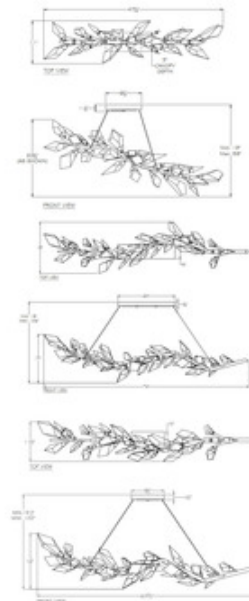

**BRAND** Fine Art Handcrafted Lighting

**DESCRIPTION**

The Foret Linear Pendant draws inspiration from nature and its majestic forest. The long branch of this piece is adorned with hand cut faceted crystal leaves. Not suitable for vaulted ceilings. Canopy sizes are listed on the line drawing.

*Shown in: Gold Leaf / Crystal*

<b>SHADE COLOR</b>	Crystal
<b>BODY FINISH</b>	Gold Leaf
<b>WATTAGE</b>	30W
<b>DIMMER</b>	Standard 120V
<b>DIMENSIONS</b>	47.5"L x 11"W x 20.5"H
<b>BULB NOT INCLUDED</b>	
<b>LAMP</b>	6 x B10/Candelabra (E12)/5W/120V LED

*Technical Information*

<b>PRODUCT DIMENSIONS</b>	Adjustable Min/Max Height: 19" - 98"
---------------------------	--------------------------------------

**SPEC #** FAL977887

COMPANY	PROJECT	FIXTURE TYPE	APPROVED BY	DATE