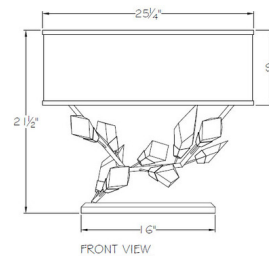

TOP VIEW

FRONT VIEW

Specifications

COLOR . . . . . Black / Silver Leaf
BODY FINISH . . . . . Silver Leaf
WATTAGE 30W
DIMMER . . . . . Not Included
DIMENSIONS . . . . . 25.25"W x 21.5"H
BULB NOT INCLUDED . . . . . 2 x A19/Medium (E26)/15W/120V LED
COUNTRY OF ORIGIN . . . . . United States