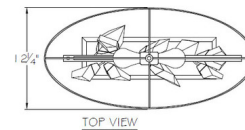

Description

The Foret Wide Table Lamp draws inspiration from nature and its majestic forest. The base of this piece is adorned with modern branches bearing hand-cut faceted crystal leaves. Available in Right or Left orientations. On/Off switch is located on the lamp socket.

Shown in silver leaf / black / silver leaf

TOP VIEW

FRONT VIEW

Specifications

COLOR Black / Silver Leaf
BODY FINISH Silver Leaf
WATTAGE 30W
DIMMER Not Included
DIMENSIONS 25.25"W x 21.5"H
BULB NOT INCLUDED 2 x A19/Medium (E26)/15W/120V LED
COUNTRY OF ORIGIN United States

Technical Information

PRODUCT DIMENSIONS Cord: 60"

CLICK TO VIEW PRODUCT

Notes: