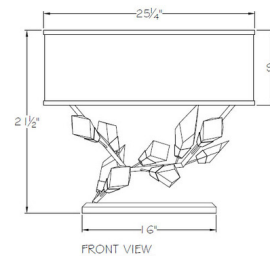

Description

The Foret Wide Table Lamp draws inspiration from nature and its majestic forest. The base of this piece is adorned with modern branches bearing hand-cut faceted crystal leaves. Available in Right or Left orientations. On/Off switch is located on the lamp socket.

Shown in silver leaf / black / silver leaf

TOP VIEW

FRONT VIEW

Specifications

COLOR Black / Silver Leaf
BODY FINISH Silver Leaf
WATTAGE 30W
DIMMER Not Included
DIMENSIONS 25.25"W x 21.5"H
BULB NOT INCLUDED 2 x A19/Medium (E26)/15W/120V LED
COUNTRY OF ORIGIN United States

Technical Information

PRODUCT DIMENSIONS Cord: 60"

CLICK TO VIEW PRODUCT

Notes: