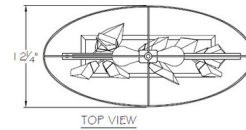

Lightology

lightology.com
866-954-4489
04-21-26

Project: _____

Company: _____

Location: _____ Fixture Type: _____

SPEC #: **FAL977888**

Approved On: _____ Approved By: _____

Foret Wide Table Lamp By Fine Art Handcrafted Lighting

Description

The Foret Wide Table Lamp draws inspiration from nature and its majestic forest. The base of this piece is adorned with modern branches bearing hand-cut faceted crystal leaves. Available in Right or Left orientations. On/Off switch is located on the lamp socket.

Specifications

COLOR . . . . . Black / Silver Leaf
BODY FINISH . . . . . Silver Leaf
WATTAGE 30W
DIMMER . . . . . Not Included
DIMENSIONS . . . . . 25.25"W x 21.5"H
BULB NOT INCLUDED . . . . . 2 x A19/Medium (E26)/15W/120V LED
COUNTRY OF ORIGIN . . . . . United States

Technical Information

PRODUCT DIMENSIONS . . . . . Cord: 60"

CLICK TO VIEW PRODUCT

Notes: