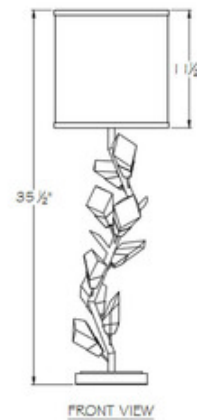

BRAND Fine Art Handcrafted Lighting

DESCRIPTION

The Foret Console Table Lamp draws inspiration from nature and its majestic forest. The base of this piece is adorned with modern branches bearing hand-cut faceted crystal leaves. On/Off switch is located on the lamp socket.

Shown in: Gold Leaf / Champagne / Gold Leaf

SHADE COLOR	Champagne / Gold Leaf
BODY FINISH	Gold Leaf
WATTAGE	15W
DIMMER	Not Included
DIMENSIONS	11.25"W x 35.5"H
BULB NOT INCLUDED	
LAMP	1 x A19/Medium (E26)/15W/120V LED
<i>Technical Information</i>	
PRODUCT DIMENSIONS	Cord: 60"
SPEC #	FAL977901