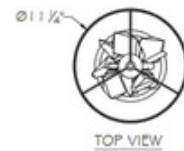

BRAND Fine Art Handcrafted Lighting

DESCRIPTION

The Foret Console Table Lamp draws inspiration from nature and its majestic forest. The base of this piece is adorned with modern branches bearing hand-cut faceted crystal leaves. On/Off switch is located on the lamp socket.

Shown in: Gold Leaf / Champagne / Gold Leaf

SHADE COLOR	Champagne / Gold Leaf
BODY FINISH	Gold Leaf
WATTAGE	15W
DIMMER	Not Included
DIMENSIONS	11.25"W x 35.5"H
BULB NOT INCLUDED	
LAMP	1 x A19/Medium (E26)/15W/120V LED
<i>Technical Information</i>	
PRODUCT DIMENSIONS	Cord: 60"
SPEC #	FAL977901