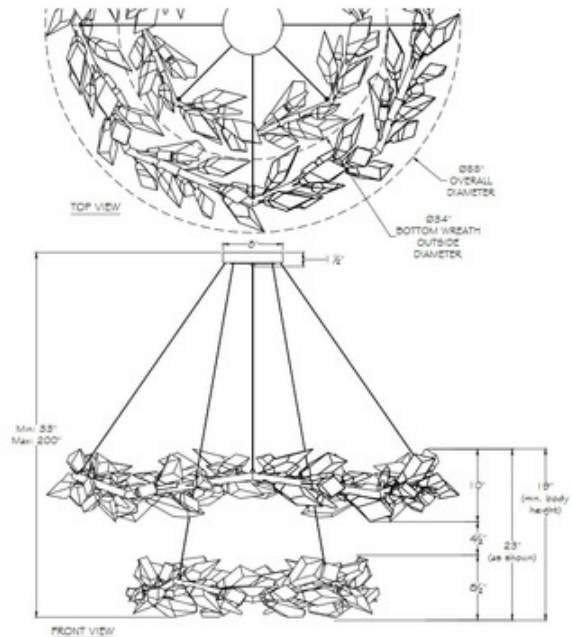

**BRAND** Fine Art Handcrafted Lighting

**DESCRIPTION**

The Foret Duo Pendant draws inspiration from nature and its majestic forest. The band of this piece is adorned with hand cut faceted crystal leaves. Not suitable for vaulted ceilings. Canopy: 8 inch diameter.

*Shown in: Silver Leaf / Crystal*

<b>SHADE COLOR</b>	Crystal
<b>BODY FINISH</b>	Silver Leaf
<b>WATTAGE</b>	100W
<b>DIMMER</b>	Standard 120V
<b>DIMENSIONS</b>	55"W x 19"H
<b>BULB NOT INCLUDED</b>	
<b>LAMP</b>	20 x B10/Candelabra (E12)/SW/120V LED

*Technical Information*

**PRODUCT DIMENSIONS** Adjustable Min/Max Height: 33" – 200"

**SPEC #** FAL977904

COMPANY	PROJECT	FIXTURE TYPE	APPROVED BY	DATE