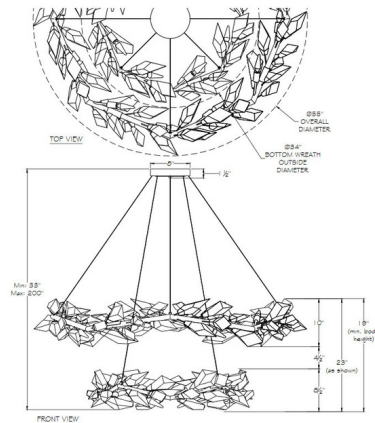

Description

The Foret Duo Pendant draws inspiration from nature and its majestic forest. The band of this piece is adorned with hand cut faceted crystal leaves. Not suitable for vaulted ceilings. Canopy: 8 inch diameter.

Shown in silver leaf / crystal

Specifications

COLOR Crystal
BODY FINISH Silver Leaf
WATTAGE 100W
DIMMER Standard 120V
DIMENSIONS 55"W x 19"H
BULB NOT INCLUDED 20 x B10/Candelabra (E12)/5W/120V LED
COUNTRY OF ORIGIN United States

Technical Information

PRODUCT DIMENSIONS Adjustable Min/Max Height: 33" – 200"

CLICK TO VIEW PRODUCT

Notes: