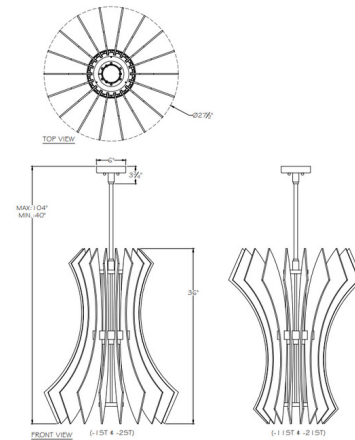

Lightology

lightology.com
866-954-4489
08-04-25

Project: _____

Company: _____

Location: _____ Fixture Type: _____

SPEC #: **FAL977958**

Approved On: _____ Approved By: _____

Newton Hexagon Pendant By Fine Art Handcrafted Lighting

Description

The Newton Hexagon Pendant presents a sculpture of crystal and light, offering sparkle at every angle. An array of Crystal panels seem to float around a central frame. Available with uplight or downlight option. Canopy: 6 inch diameter. NOTE: Not suitable for sloped/vaulted ceilings.

Shown in silver leaf / crystal

Specifications

COLOR	Crystal
BODY FINISH	Silver Leaf
WATTAGE	48W
DIMMER	Low Voltage Electronic
DIMENSIONS	27.5"W x 36"H
INTEGRATED LED MODULE	3 x LED/16W/120V LED

Technical Information

PRODUCT DIMENSIONS	Adjustable Min/Max Overall Height: 40" - 104"
LUMENS/WATT	200.00
LUMINOUS FLUX	3200 lumens

CLICK TO VIEW PRODUCT

Notes: