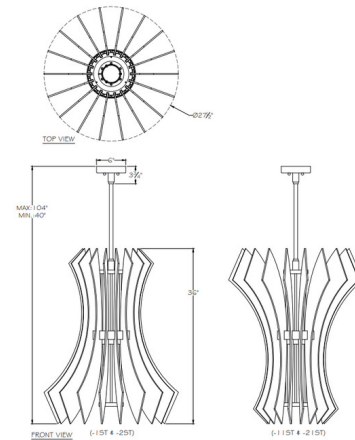

### Description

The Newton Hexagon Pendant presents a sculpture of crystal and light, offering sparkle at every angle. An array of Crystal panels seem to float around a central frame. Available with uplight or downlight option. Canopy: 6 inch diameter. NOTE: Not suitable for sloped/vaulted ceilings.

### Specifications

COLOR . . . . . Crystal  
 BODY FINISH . . . . . Silver Leaf  
 WATTAGE . . . . . 48W  
 DIMMER . . . . . Low Voltage Electronic  
 DIMENSIONS . . . . . 27.5"W x 36"H  
 INTEGRATED LED MODULE . . . . . 3 x LED/16W/120V LED

### Technical Information

PRODUCT DIMENSIONS . . . . . Adjustable Min/Max Overall Height: 40" - 104"  
 LUMENS/WATT . . . . . 200.00  
 LUMINOUS FLUX . . . . . 3200 lumens

Shown in silver leaf / crystal