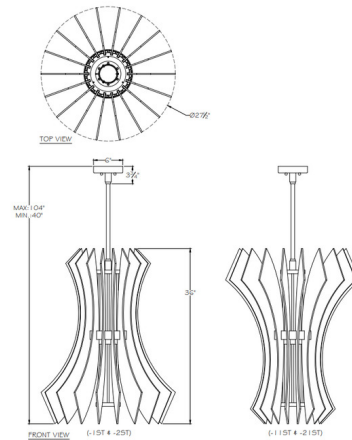

Lightology

lightology.com
866-954-4489
04-25-26

Project: _____

Company: _____

Location: _____ Fixture Type: _____

SPEC #: **FAL977958**

Approved On: _____ Approved By: _____

Newton Hexagon Pendant By Fine Art Handcrafted Lighting

Description

The Newton Hexagon Pendant presents a sculpture of crystal and light, offering sparkle at every angle. An array of Crystal panels seem to float around a central frame. Available with uplight or downlight option. Canopy: 6 inch diameter. NOTE: Not suitable for sloped/vaulted ceilings.

Shown in silver leaf / crystal

Specifications

COLOR	Crystal
BODY FINISH	Silver Leaf
WATTAGE	48W
DIMMER	Low Voltage Electronic
DIMENSIONS	27.5"W x 36"H
INTEGRATED LED MODULE	3 x LED/16W/120V LED

Technical Information

PRODUCT DIMENSIONS	Adjustable Min/Max Overall Height: 40" - 104"
LUMENS/WATT	200.00
LUMINOUS FLUX	3200 lumens

CLICK TO VIEW PRODUCT

Notes: