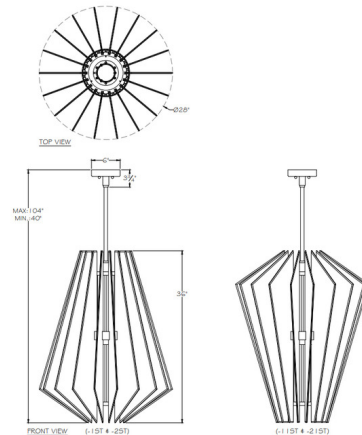

By Fine Art Handcrafted Lighting

Description

The Newton Pendant presents a sculpture of crystal and light, offering sparkle at every angle. An array of Crystal panels seem to float around a central frame. Available with uplight or downlight option. Canopy: 6 inch diameter. NOTE: Not suitable for sloped/vaulted ceilings.

Shown in gold leaf / crystal

Specifications

COLOR	Crystal
BODY FINISH	Gold Leaf
WATTAGE	48W
DIMMER	Low Voltage Electronic
DIMENSIONS	28"W x 36"H
INTEGRATED LED MODULE	3 x LED/16W/120V LED

Technical Information

PRODUCT DIMENSIONS	Adjustable Min/Max Overall Height: 40" - 104"
LUMENS/WATT	200.00
LUMINOUS FLUX	3200 lumens

CLICK TO VIEW PRODUCT

Notes: