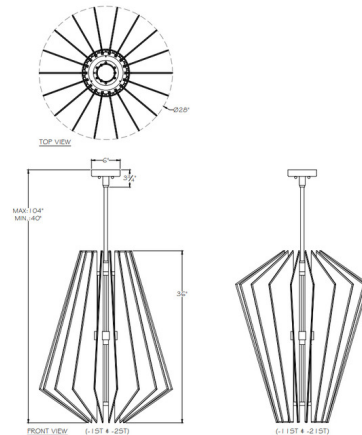

### Description

The Newton Pendant presents a sculpture of crystal and light, offering sparkle at every angle. An array of Crystal panels seem to float around a central frame. Available with uplight or downlight option. Canopy: 6 inch diameter. NOTE: Not suitable for sloped/vaulted ceilings.

### Specifications

COLOR	Crystal
BODY FINISH	Gold Leaf
WATTAGE	48W
DIMMER	Low Voltage Electronic
DIMENSIONS	28"W x 36"H
INTEGRATED LED MODULE	3 x LED/16W/120V LED

### Technical Information

PRODUCT DIMENSIONS	Adjustable Min/Max Overall Height: 40" - 104"
LUMENS/WATT	200.00
LUMINOUS FLUX	3200 lumens

CLICK TO VIEW PRODUCT

Notes: