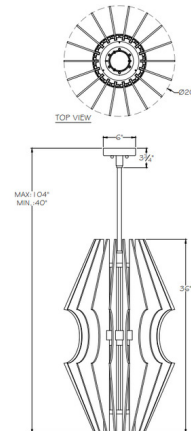

### Description

The Newton Hourglass Pendant presents a sculpture of crystal and light, offering sparkle at every angle. An array of Crystal panels seem to float around a central frame housing the downward light. Canopy: 6 inch diameter. NOTE: Not suitable for sloped/vaulted ceilings.

### Specifications

COLOR . . . . . Crystal  
BODY FINISH . . . . . Gold Leaf  
WATTAGE . . . . . 48W  
DIMMER . . . . . Low Voltage Electronic  
DIMENSIONS . . . . . 20.5"W x 36"H  
INTEGRATED LED MODULE . . . . . 3 x LED/16W/120V LED

### Technical Information

PRODUCT DIMENSIONS . . . . . Adjustable Min/Max Overall Height: 40" - 104"  
LUMENS/WATT . . . . . 200.00  
LUMINOUS FLUX . . . . . 3200 lumens

Shown in gold leaf / crystal

CLICK TO VIEW PRODUCT