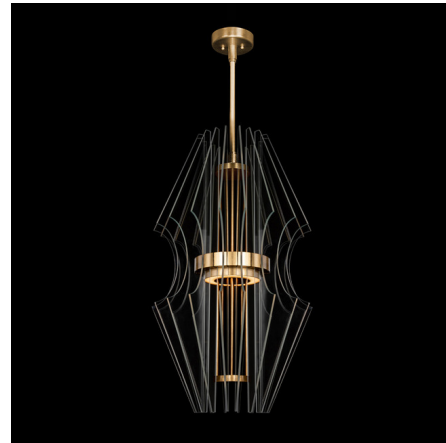

## Newton Hourglass Pendant By Fine Art Handcrafted Lighting

### Description

The Newton Hourglass Pendant presents a sculpture of crystal and light, offering sparkle at every angle. An array of Crystal panels seem to float around a central frame housing the downward light. Canopy: 6 inch diameter. NOTE: Not suitable for sloped/vaulted ceilings.

### Specifications

COLOR . . . . . Crystal  
BODY FINISH . . . . . Gold Leaf  
WATTAGE . . . . . 48W  
DIMMER . . . . . Low Voltage Electronic  
DIMENSIONS . . . . . 20.5"W x 36"H  
INTEGRATED LED MODULE . . . . . 3 x LED/16W/120V LED

### Technical Information

PRODUCT DIMENSIONS . . . . . Adjustable Min/Max Overall Height: 40" - 104"  
LUMENS/WATT . . . . . 200.00  
LUMINOUS FLUX . . . . . 3200 lumens

Shown in gold leaf / crystal

CLICK TO VIEW PRODUCT