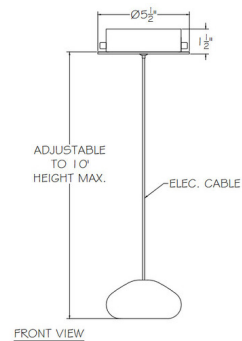

Shown in silver leaf / white

Specifications

COLOR	White
BODY FINISH	Silver Leaf
WATTAGE	4W
DIMMER	Low Voltage Electronic
DIMENSIONS	5.5"W x 6.5"H
BULB INCLUDED	1 x JC/G4 (bipin)/4W/12V LED
COUNTRY OF ORIGIN	United States

Technical Information

PRODUCT DIMENSIONS	Adjustable Cable Length: 120"
LAMP COLOR	2700K
LUMENS/WATT	30.00
LUMINOUS FLUX	120 lumens

CLICK TO VIEW PRODUCT

Notes: