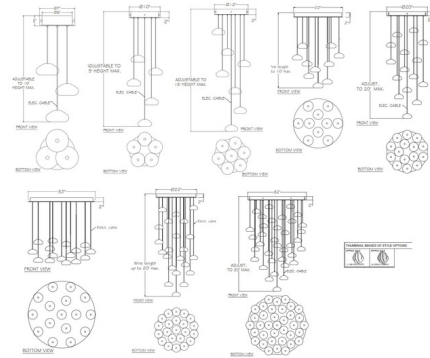

Lightology

lightology.com
866-954-4489
05-17-26

Project: _____

Company: _____

Location: _____ Fixture Type: _____

SPEC #: **FAL977989**

Approved On: _____ Approved By: _____

Vesta Round Multi Light Pendant By Fine Art Handcrafted Lighting

Description

The Vesta Round Multi Light Pendant is inspired by the asteroids in our solar system. Artisans create the celestial forms by free hand glass blowing, which creates an ethereal illumination across your space. Choose White glass and a Silver Leaf finish for a cool look or Amber glass with a Gold Leaf finish for a warm look. Each hand blown, sculptural piece is a unique work of contemporary art, no two are exactly alike. Available in 3, 5, 7, 10, 15, 16, 22, and 36 light options. Canopy sizes are listed on the line drawing. Not suitable for vaulted ceilings. Made in the USA. UL listed.

Shown in silver leaf / white

Specifications

COLOR White
 BODY FINISH Silver Leaf
 WATTAGE 12W
 DIMMER Low Voltage Electronic
 DIMENSIONS 9"W x 6.5"H
 BULB INCLUDED 3 x JC/G4 (bipin)/4W/12V LED
 COUNTRY OF ORIGIN United States

Technical Information

PRODUCT DIMENSIONS Adjustable Cable Length: 120"
 LAMP COLOR 2700K
 LUMENS/WATT 90.00
 LUMINOUS FLUX 360 lumens

CLICK TO VIEW PRODUCT

Notes: