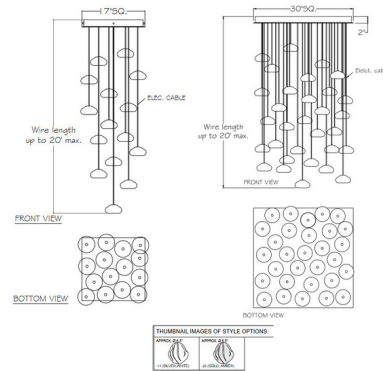

Description

The Vesta Square Multi Light Pendant is inspired by the asteroids in our solar system. Artisans create the celestial forms by free hand glass blowing, which creates an ethereal illumination across your space. Choose White glass and a Silver Leaf finish for a cool look or Amber glass with a Gold Leaf finish for a warm look. Each hand blown, sculptural piece is a unique work of contemporary art, no two are exactly alike. Available in 15 and 30 light options. Canopy sizes are listed on the line drawing. Not suitable for vaulted ceilings. Made in the USA. UL listed.

Shown in gold leaf / amber

Specifications

COLOR	Amber
BODY FINISH	Gold Leaf
WATTAGE	60W
DIMMER	Low Voltage Electronic
DIMENSIONS	19"W x 6.5"H
BULB INCLUDED	15 x JC/G4 (bipin)/4W/12V LED
COUNTRY OF ORIGIN	United States

Technical Information

PRODUCT DIMENSIONS	Adjustable Cable Length: 240"
LAMP COLOR	2700K
LUMENS/WATT	450.00
LUMINOUS FLUX	1800 lumens

CLICK TO VIEW PRODUCT

Notes: