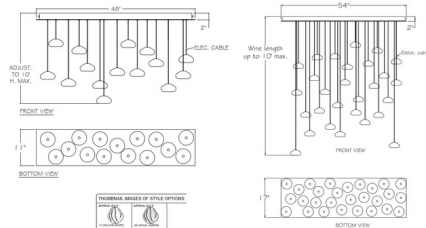

### Specifications

COLOR . . . . . Amber  
 BODY FINISH . . . . . Gold Leaf  
 WATTAGE . . . . . 60W  
 DIMMER . . . . . Low Voltage Electronic  
 DIMENSIONS . . . . . 48"L x 11"W x 6.5"H  
 BULB INCLUDED . . . . . 15 x JC/G4 (bipin)/4W/12V LED  
 COUNTRY OF ORIGIN . . . . . United States

### Technical Information

PRODUCT DIMENSIONS . . . . . Adjustable Cable Length: 120"  
 LAMP COLOR . . . . . 2700K  
 LUMENS/WATT . . . . . 450.00  
 LUMINOUS FLUX . . . . . 1800 lumens

CLICK TO VIEW PRODUCT