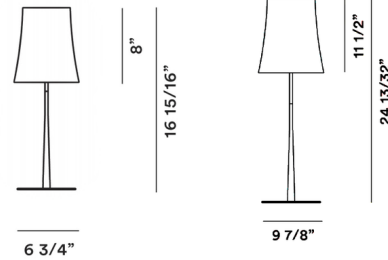

### Specifications

COLOR . . . . . White  
BODY FINISH . . . . . Black  
WATTAGE . . . . . 9W  
DIMMER . . . . . N/A  
DIMENSIONS . . . . . 6.69"W x 16.92"H  
BULB NOT INCLUDED . . . . . 1 x A19/Medium (E26)/9W/120V LED

### Technical Information

PRODUCT DIMENSIONS . . . . . Cord Length: 58.8"

CLICK TO VIEW PRODUCT

Notes: