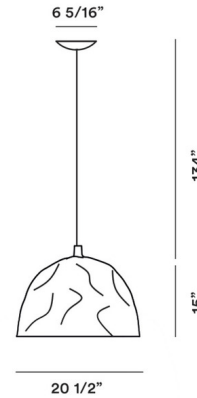

Lightology

lightology.com
866-954-4489
05-17-26

Project: _____

Company: _____

Location: _____ Fixture Type: _____

SPEC #: **FOS978027**

Approved On: _____ Approved By: _____

Bump Pendant By Foscarini

Description

The Bump Pendant showcases the beauty of experimentation. The irregular, organic surface of Bump is a study of the interaction with its environment. Place this visually appealing pendant over dining tables, but also in restaurants and hallways. Note: Transparent includes white cable and white canopy. All other colors include black cable and canopy.

Shown in white / transparent

Specifications

COLOR Transparent
BODY FINISH White
WATTAGE 30W
DIMMER Standard 120V
DIMENSIONS 20.5"W x 15"H
BULB NOT INCLUDED 1 x A21/Medium (E26)/30W/120V LED

Technical Information

PRODUCT DIMENSIONS Cord Length: 134"

CLICK TO VIEW PRODUCT

Notes: