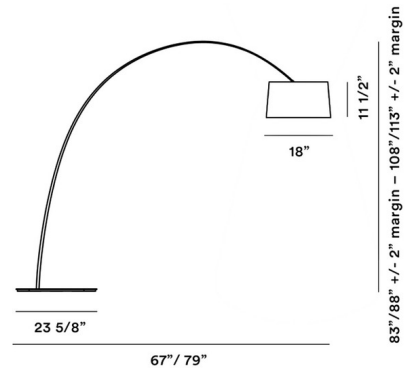

Shown in black / oak

CLICK TO VIEW PRODUCT

Notes: