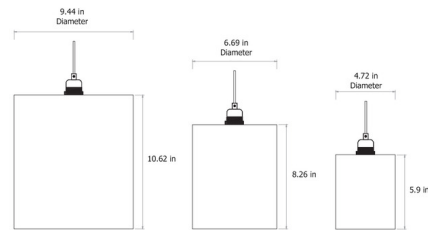

### Specifications

COLOR	N/A
BODY FINISH	Gray
WATTAGE	60W
DIMMER	Standard 120V
DIMENSIONS	4.7"W x 5.9"H
BULB NOT INCLUDED	1 x A19/Medium (E26)/60W/120V Incandescent
OTHER BULB OPTIONS	1 x A19/Medium (E26)/120V LED