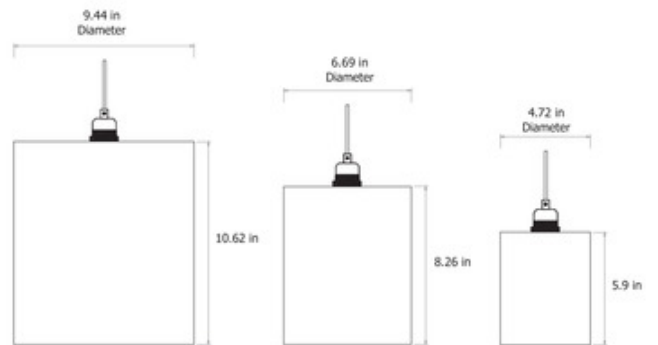

COMPANY

PROJECT

FIXTURE TYPE

APPROVED BY

DATE