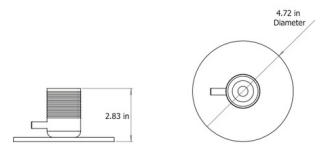

### Specifications

COLOR	N/A
BODY FINISH	Copper
WATTAGE	60W
DIMMER	N/A
DIMENSIONS	4.72"W x 2.83"H
BULB NOT INCLUDED	1 x A19/Medium (E26)/60W/120V Incandescent
OTHER BULB OPTIONS	1 x A19/Medium (E26)/120V LED
COUNTRY OF ORIGIN	China