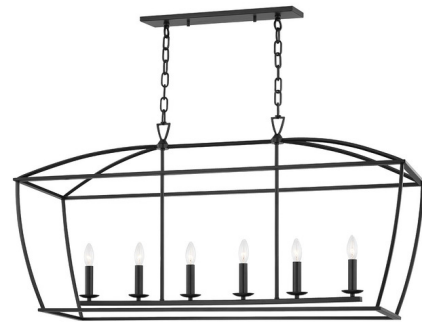

## Bryant Linear Pendant

By Hudson Valley Lighting

### Description

The Bryant Linear Island Pendant brings traditional lanterns into modern times. The rectangular shaped bows add softness to the top hood, allowing light to flow freely for a beautifully organic effect in your space.

Shown in aged iron

### Specifications

COLOR . . . . . N/A  
BODY FINISH . . . . . Aged Iron  
WATTAGE . . . . . 360W  
DIMMER . . . . . Standard 120V  
DIMENSIONS . . . . . 48.25"L x 13.75"W x 24"H  
BULB NOT INCLUDED . . . . . 6 x B10/Candelabra (E12)/60W/120V Incandescent  
OTHER BULB OPTIONS . . . . . 6 x B10/Candelabra (E12)/120V LED  
COUNTRY OF ORIGIN . . . . . China