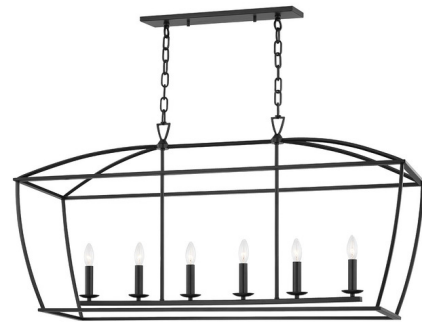

Lightology

lightology.com
866-954-4489
06-23-26

Project: _____

Company: _____

Location: _____ Fixture Type: _____

SPEC #: **HUD978143**

Approved On: _____ Approved By: _____

Bryant Linear Pendant By Hudson Valley Lighting

Description

The Bryant Linear Island Pendant brings traditional lanterns into modern times. The rectangular shaped bows add softness to the top hood, allowing light to flow freely for a beautifully organic effect in your space.

Shown in aged iron

Specifications

COLOR N/A
BODY FINISH Aged Iron
WATTAGE 360W
DIMMER Standard 120V
DIMENSIONS 48.25"L x 13.75"W x 24"H
BULB NOT INCLUDED 6 x B10/Candelabra (E12)/60W/120V Incandescent
OTHER BULB OPTIONS 6 x B10/Candelabra (E12)/120V LED
COUNTRY OF ORIGIN China

Technical Information

PRODUCT DIMENSIONS Included Chains: Two x 54"L

CLICK TO VIEW PRODUCT

Notes: