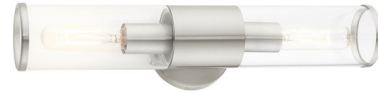

## Bancroft Bathroom Vanity Light By Livex Lighting

### Description

The Bancroft Bathroom Vanity Light brings a clean contemporary look with upscale charm to your interior space. The Clear cylindrical glass is adorned with a detailed trim to bring hints of industrialism to your room. Finished in Black Chrome, Brushed Nickel, Polished Chrome or Satin Brass. May be mounted horizontally or vertically. ADA compliant. Damp location rated. UL listed.

Shown in brushed nickel / clear

### Specifications

COLOR . . . . . Clear  
BODY FINISH . . . . . Brushed Nickel  
WATTAGE . . . . . 120W  
DIMMER . . . . . Standard 120V  
DIMENSIONS . . . . . 18.5"W x 4.25"H x 3.9"D  
BULB NOT INCLUDED . . . . . 2 x T10/Medium (E26)/60W/120V Incandescent  
OTHER BULB OPTIONS . . . . . 2 x T10/Medium (E26)/120V LED