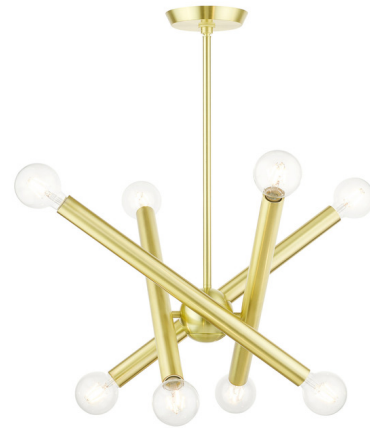

Lightology

lightology.com
866-954-4489
04-16-26

Project: _____

Company: _____

Location: _____ Fixture Type: _____

SPEC #: **LVX978490**

Approved On: _____ Approved By: _____

Stafford Chandelier By Livex Lighting

Description

The Stafford Chandelier features a Sputnik-inspired design of multidirectional lines with exposed bulbs glimmering at each end. The arms can be rotated in different directions to create unique arrangements. This piece brings a blend of vintage and modern design into your space. Note: Not all size/finish combinations are available.

Specifications

| | |
|--------------------|---|
| COLOR | N/A |
| BODY FINISH | Satin Brass |
| WATTAGE | 480W |
| DIMMER | Standard 120V |
| DIMENSIONS | 24"W x 20.25"H |
| BULB NOT INCLUDED | 8 x G25/Medium (E26)/60W/120V Incandescent |
| OTHER BULB OPTIONS | 8 x Edison/Medium (E26)/120V Incandescent 8 x Edison/Medium (E26)/120V LED 8 x G25/Medium (E26)/120V LED 8 x T10/Medium (E26)/120V Incandescent 8 x T10/Medium (E26)/120V LED |
| COUNTRY OF ORIGIN | China |

Technical Information

PRODUCT DIMENSIONS Adjustable Height: 20.25" to 44.25"

Shown in satin brass

Notes:

CLICK TO VIEW PRODUCT