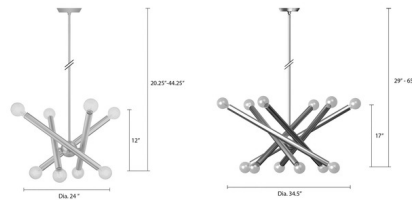

Description

The Stafford Chandelier features a Sputnik-inspired design of multidirectional lines with exposed bulbs glimmering at each end. The arms can be rotated in different directions to create unique arrangements. This piece brings a blend of vintage and modern design into your space. Note: Not all size/finish combinations are available.

Specifications

| | |
|--------------------|---|
| COLOR | N/A |
| BODY FINISH | Satin Brass |
| WATTAGE | 480W |
| DIMMER | Standard 120V |
| DIMENSIONS | 24"W x 20.25"H |
| BULB NOT INCLUDED | 8 x G25/Medium (E26)/60W/120V Incandescent |
| OTHER BULB OPTIONS | 8 x Edison/Medium (E26)/120V Incandescent 8 x Edison/Medium (E26)/120V LED 8 x G25/Medium (E26)/120V LED 8 x T10/Medium (E26)/120V Incandescent 8 x T10/Medium (E26)/120V LED |
| COUNTRY OF ORIGIN | China |

Technical Information

PRODUCT DIMENSIONS Adjustable Height: 20.25" to 44.25"

Shown in satin brass

Notes:

CLICK TO VIEW PRODUCT