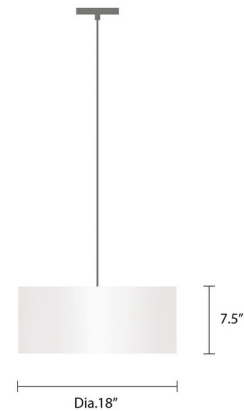

Specifications

COLOR	Black
BODY FINISH	Black
WATTAGE	180W
DIMMER	Standard 120V
DIMENSIONS	18"W x 12"H
BULB NOT INCLUDED	3 x A19/Medium (E26)/60W/120V Incandescent
OTHER BULB OPTIONS	3 x A19/Medium (E26)/120V LED
COUNTRY OF ORIGIN	China

Technical Information

PRODUCT DIMENSIONS	Adjustable Height: 12" to 80"
--------------------	-------------------------------

Shown in black / black

CLICK TO VIEW PRODUCT

Notes: