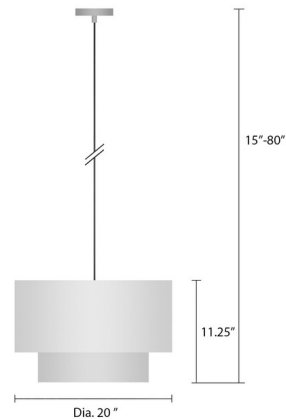

### Specifications

COLOR	Black
BODY FINISH	Black
WATTAGE	180W
DIMMER	Standard 120V
DIMENSIONS	20"W x 15"H
BULB NOT INCLUDED	3 x A19/Medium (E26)/60W/120V Incandescent
OTHER BULB OPTIONS	3 x A19/Medium (E26)/120V LED
COUNTRY OF ORIGIN	China

### Technical Information

PRODUCT DIMENSIONS	Adjustable Height: 15" to 80"
--------------------	-------------------------------

Shown in black / black

CLICK TO VIEW PRODUCT

Notes: