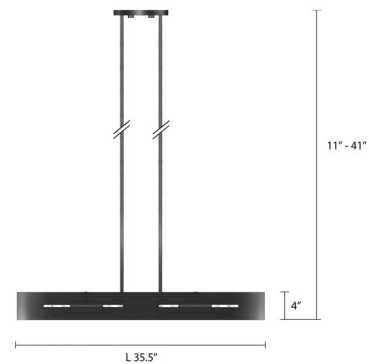

Specifications

COLOR	Brushed Nickel
BODY FINISH	Brushed Nickel
WATTAGE	240W
DIMMER	Standard 120V
DIMENSIONS	35.5"L x 4.5"W x 11"H
BULB NOT INCLUDED	4 x T10/Medium (E26)/60W/120V Incandescent
OTHER BULB OPTIONS	4 x T10/Medium (E26)/120V LED 4 x A19/Medium (E26)/120V Incandescent 4 x A19/Medium (E26)/120V LED 4 x Edison/Medium (E26)/120V Incandescent 4 x Edison/Medium (E26)/120V LED 4 x G25/Medium (E26)/120V Incandescent 4 x G25/Medium (E26)/120V LED
COUNTRY OF ORIGIN	China

Technical Information

PRODUCT DIMENSIONS	Adjustable Height: 11" to 41"
--------------------	-------------------------------

Shown in brushed nickel / brushed nickel

CLICK TO VIEW PRODUCT

Notes: