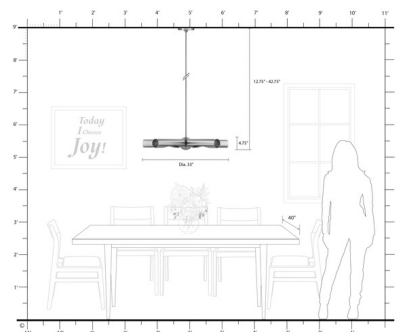

Shown in black / black

Specifications

COLOR	Black
BODY FINISH	Black
WATTAGE	300W
DIMMER	Standard 120V
DIMENSIONS	33"W x 12.75"H
BULB NOT INCLUDED	5 x T10/Medium (E26)/60W/120V Incandescent
OTHER BULB OPTIONS	5 x A19/Medium (E26)/120V Incandescent 5 x A19/Medium (E26)/120V LED 5 x T10/Medium (E26)/120V LED
COUNTRY OF ORIGIN	China

Technical Information

PRODUCT DIMENSIONS	Adjustable Height: 12.75" to 42.75"
--------------------	-------------------------------------

CLICK TO VIEW PRODUCT

Notes: