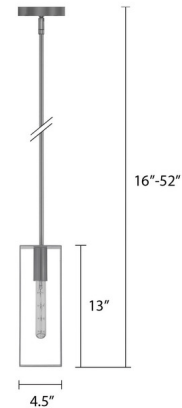

Description

Inspired by skyscraper design, the Soma Pendant features a sleek hand-welded rectangular loop made of steel with decorative slits. The interior is finished in Shiny White (Brushed Nickel exterior) or Gold (Textured Black exterior), creating a two-tone effect. Suitable for modern and urban design schemes, this mini pendant can light small tables or be hung in multiples over kitchen counters and bars.

Specifications

COLOR	Brushed Nickel
BODY FINISH	Brushed Nickel
WATTAGE	60W
DIMMER	Standard 120V
DIMENSIONS	5.125"W x 16"H
BULB NOT INCLUDED	1 x T10/Medium (E26)/60W/120V Incandescent
OTHER BULB OPTIONS	1 x A19/Medium (E26)/120V Incandescent 1 x A19/Medium (E26)/120V LED 1 x Edison/Medium (E26)/120V Incandescent 1 x Edison/Medium (E26)/120V LED 1 x G25/Medium (E26)/120V Incandescent 1 x G25/Medium (E26)/120V LED 1 x T10/Medium (E26)/120V LED
COUNTRY OF ORIGIN	China

Technical Information

PRODUCT DIMENSIONS	Adjustable Height: 16" to 52"
--------------------	-------------------------------

Shown in brushed nickel / brushed nickel

CLICK TO VIEW PRODUCT

Notes: